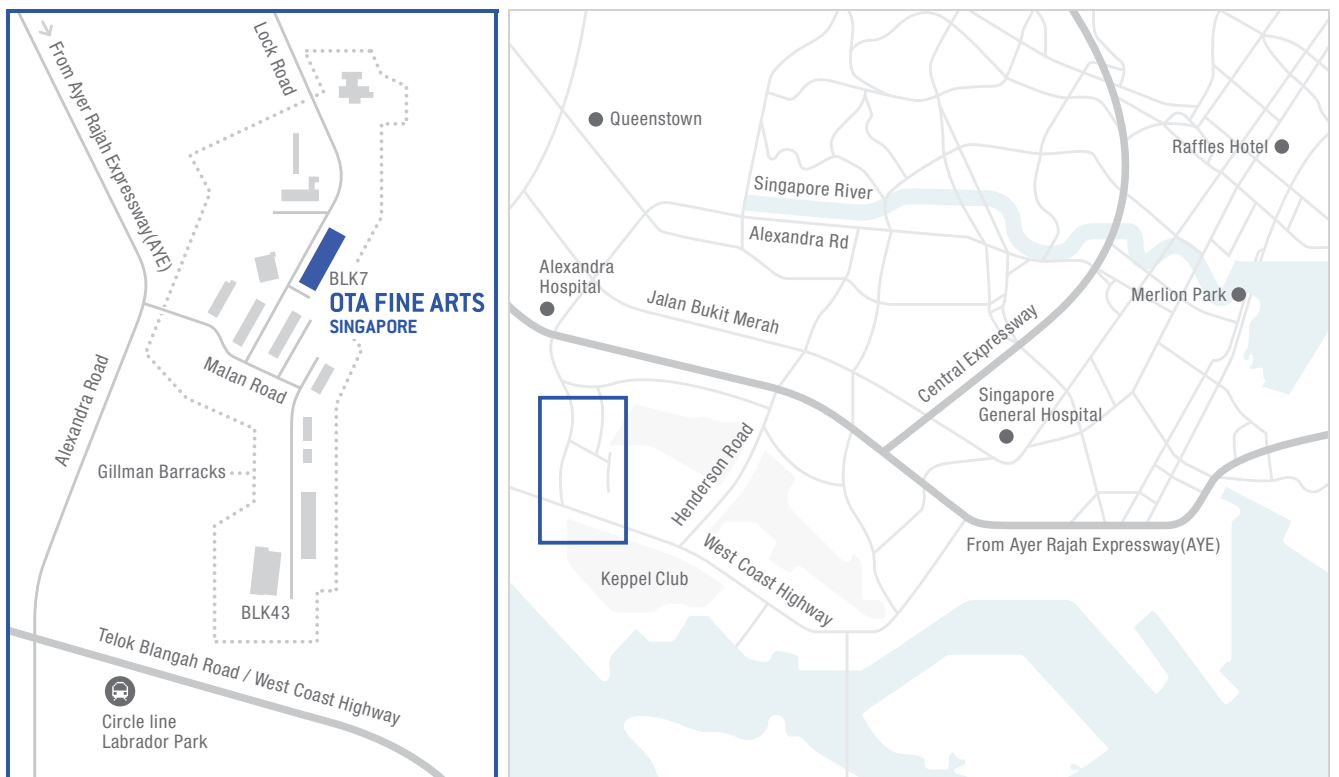

### Address

7 Lock Road, #02-13 Gillman Barracks  
Singapore 108935

e-mail: [sg@otafinearts.com](mailto:sg@otafinearts.com)

15 mins walk from Labrador Park MRT Station (CC27) on Circle Line.

Out from the station, cross Pasir Panjang Road, and walk up Alexandra Road.

Turn right on Malan Road. There is an entrance for Gillman Barracks.

Go through the gate, make a left on Lock Road. Ota Fine Arts is located at BLK 7.